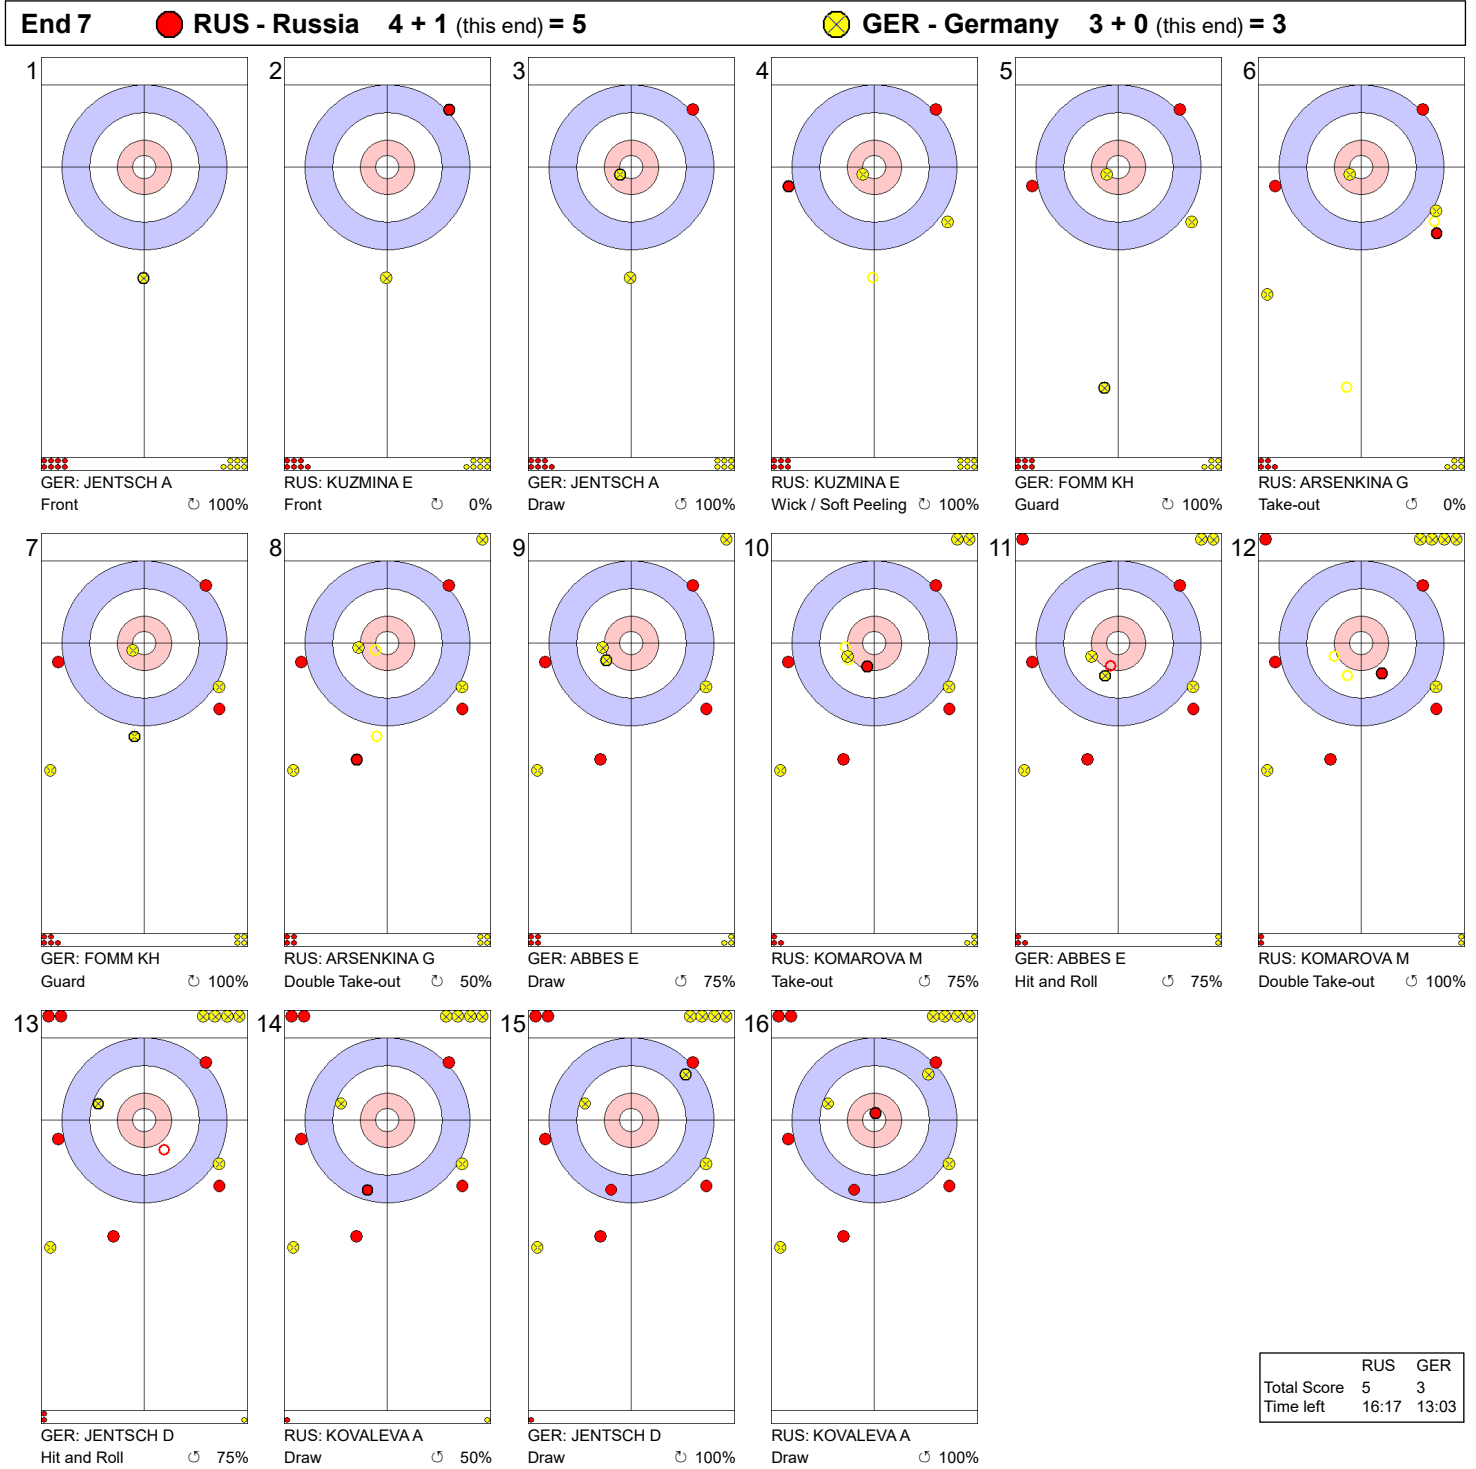

**Game - Shot by Shot**

**Legend:**  
 ↻ Clockwise      ↺ Counter-clockwise      - Not considered

**Game - Shot by Shot**

**Legend:**  
 ↻ Clockwise      ↺ Counter-clockwise      - Not considered

**Game - Shot by Shot**

**Legend:**  
 ↻ Clockwise      ↺ Counter-clockwise      - Not considered

**Game - Shot by Shot**

**Legend:**  
 ↻ Clockwise      ↺ Counter-clockwise      - Not considered

**Game - Shot by Shot**

**Legend:**  
 ⌚ Clockwise      ⌚ Counter-clockwise      - Not considered

**Game - Shot by Shot**

**Legend:**  
 ↻ Clockwise   ↺ Counter-clockwise   - Not considered