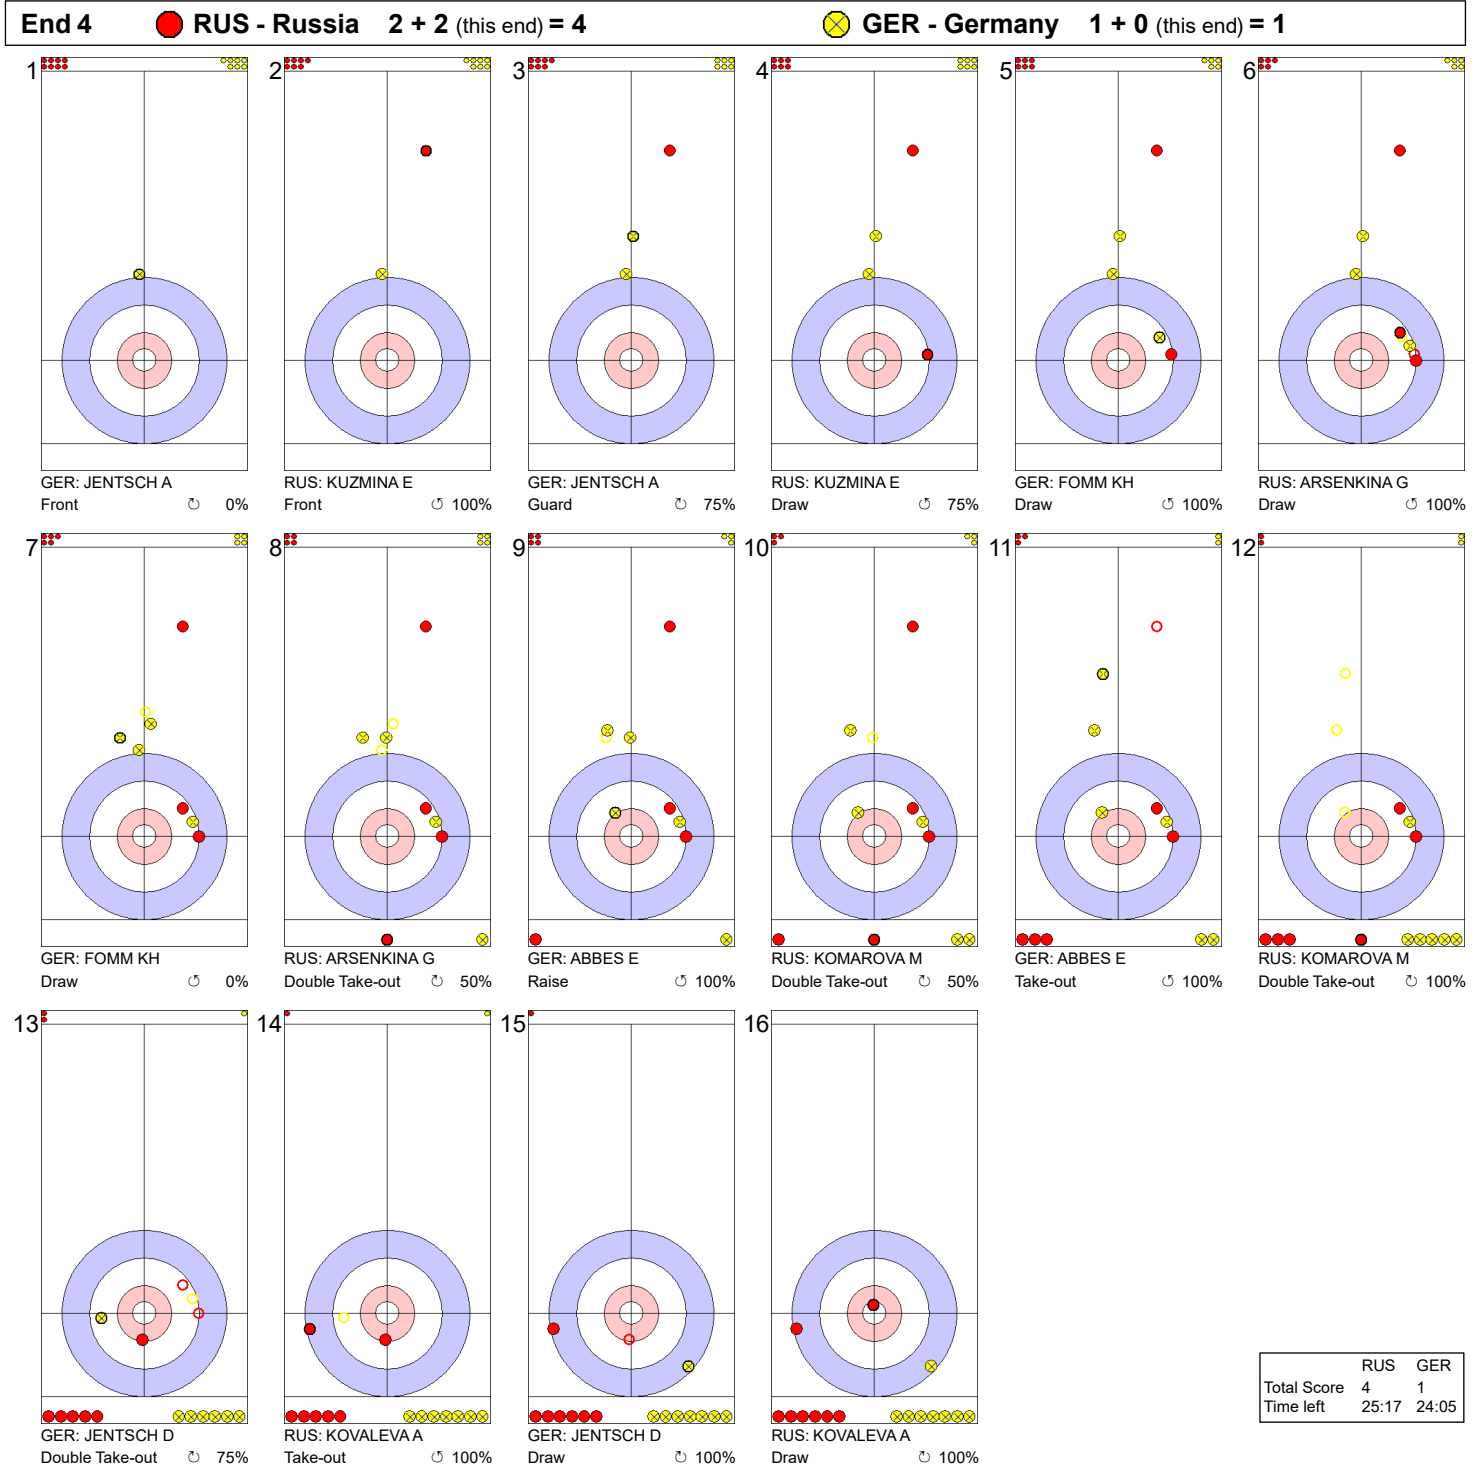

**Game - Shot by Shot**

**Legend:**  
 ↻ Clockwise      ↺ Counter-clockwise      - Not considered

**Game - Shot by Shot**

**Legend:**  
 ↻ Clockwise      ↺ Counter-clockwise      - Not considered

**Game - Shot by Shot**

**Legend:**  
 ↻ Clockwise      ↺ Counter-clockwise      - Not considered

**Game - Shot by Shot**

**Legend:**  
 ↻ Clockwise      ↺ Counter-clockwise      - Not considered

**Game - Shot by Shot**

**Legend:**  
 ⌚ Clockwise      ⌚ Counter-clockwise      - Not considered

**Game - Shot by Shot**

**Legend:**  
 ↻ Clockwise   ↺ Counter-clockwise   - Not considered