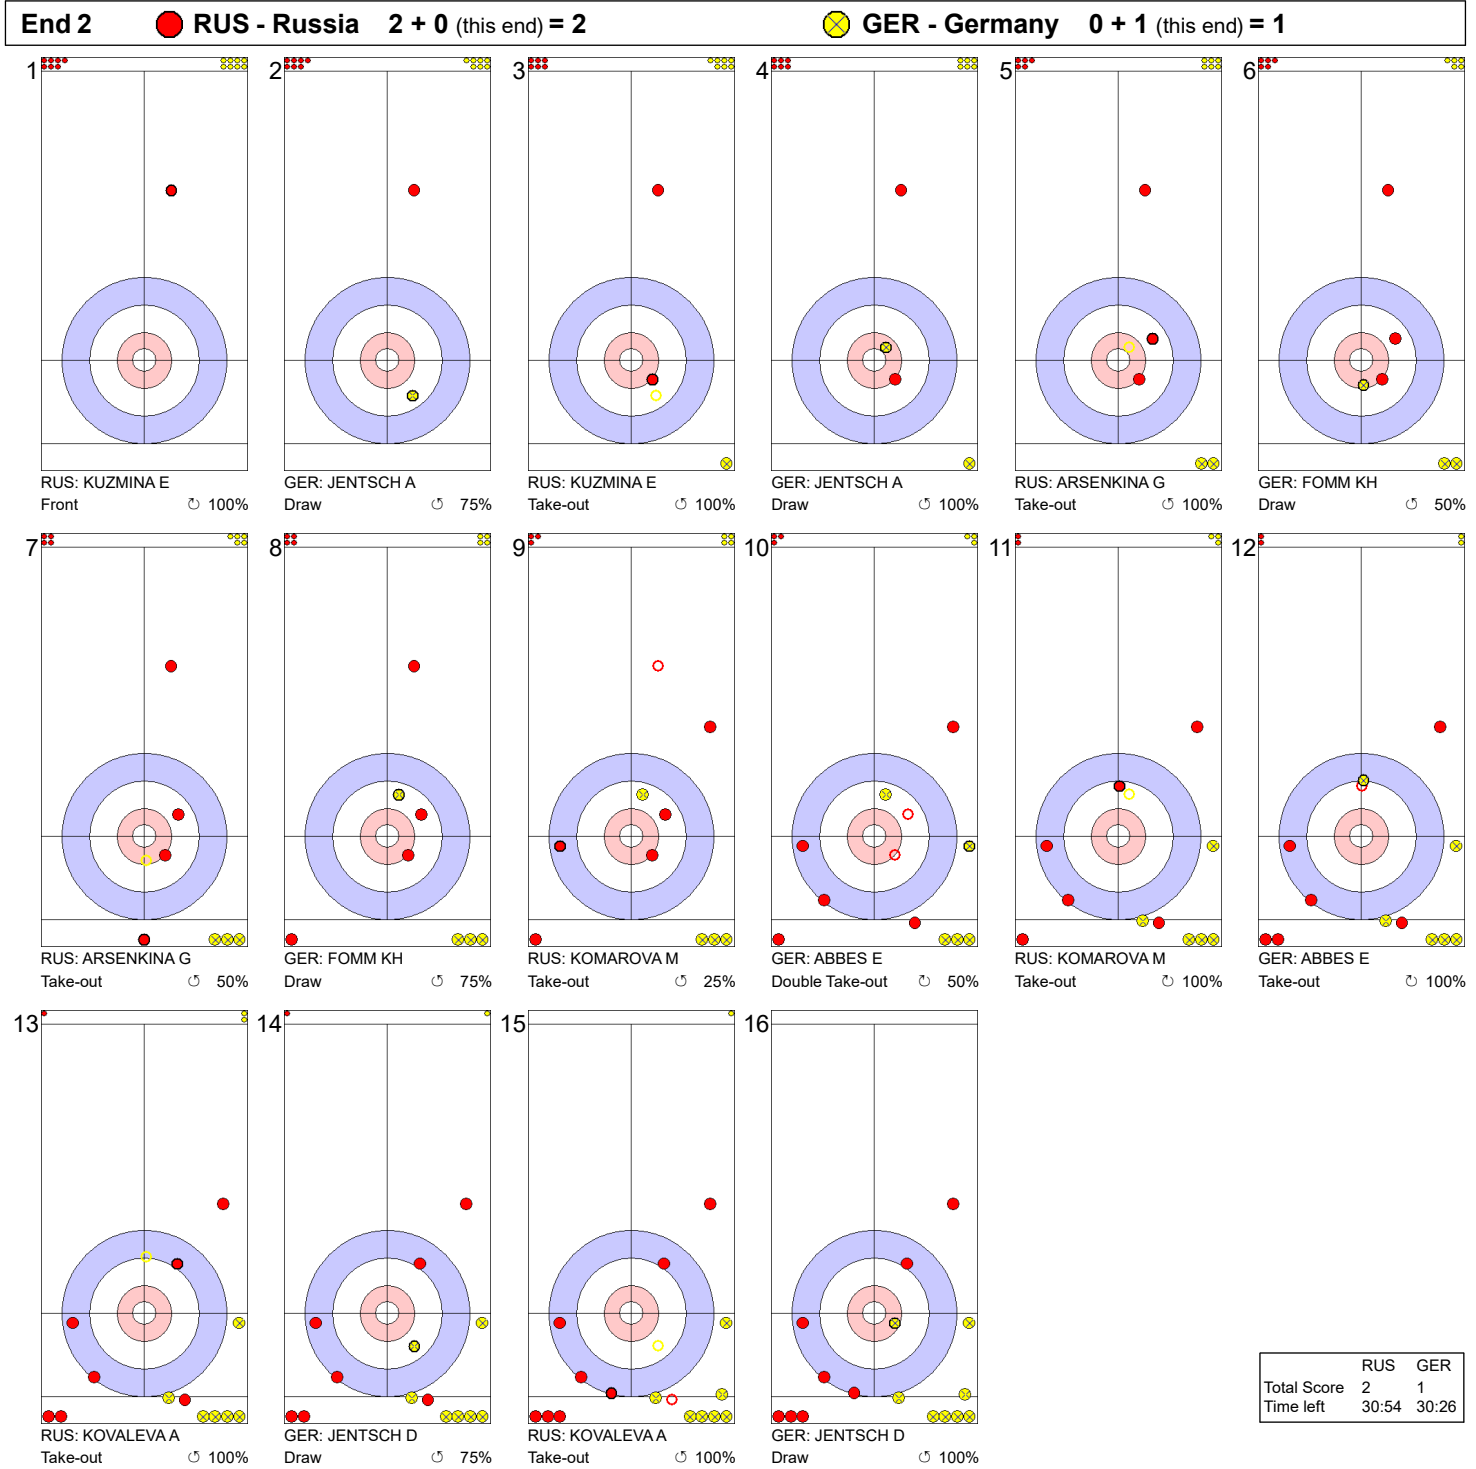

**Game - Shot by Shot**

**Legend:**  
 ↻ Clockwise      ↺ Counter-clockwise      - Not considered

**Game - Shot by Shot**

**Legend:**  
 ↻ Clockwise      ↺ Counter-clockwise      - Not considered

**Game - Shot by Shot**

**Legend:**  
 ↻ Clockwise      ↺ Counter-clockwise      - Not considered

**Game - Shot by Shot**

**Legend:**  
 ↻ Clockwise      ↺ Counter-clockwise      - Not considered

**Game - Shot by Shot**

**Legend:**  
 ⌚ Clockwise      ⌚ Counter-clockwise      - Not considered

**Game - Shot by Shot**

**Legend:**  
 ↻ Clockwise   ↺ Counter-clockwise   - Not considered